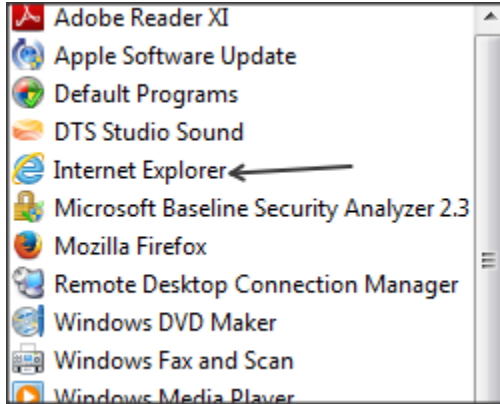

How to verify Internet Explorer version

Open your Internet Explorer browser

Click Start select "All Programs > select Internet Explorer"

Click Help, select "About Internet Explorer"

Verify your Internet explorer version